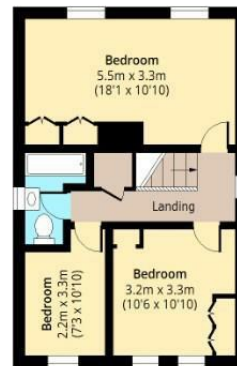

This property is offered with no onward chain.

Forest Drive,

Ground Floor

Approx. 82.50 Sq. meters (888 Sq. feet)

First Floor

Approx. 48.40 Sq. meters (521 Sq. feet)

Total area (Including Garage): approx. 145.85 Sq. meters (1570 Sq. feet)
Total area (Excluding Garage): approx. 130.90 Sq. meters (1409 Sq. feet)
For illustration purposes only - not to scale
www.lpaplus.com